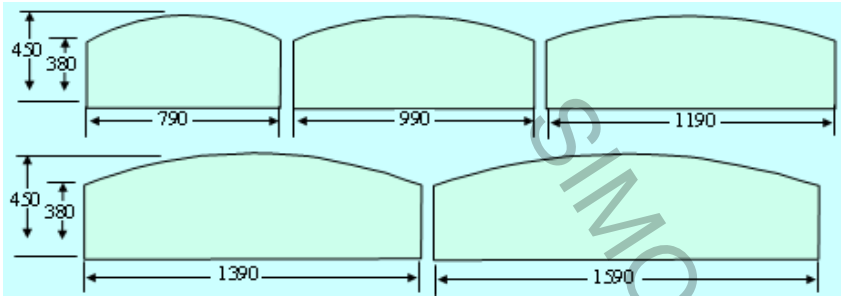

verre trempé dépolis 5mm

Ref. MGD 250 x 790	112 €
Ref. MGD 250 x 990	132 €
Ref. MGD 250 x 1190	153 €
Ref. MGD 250 x 1390	173 €
Ref. MGD 250 x 1590	199 €