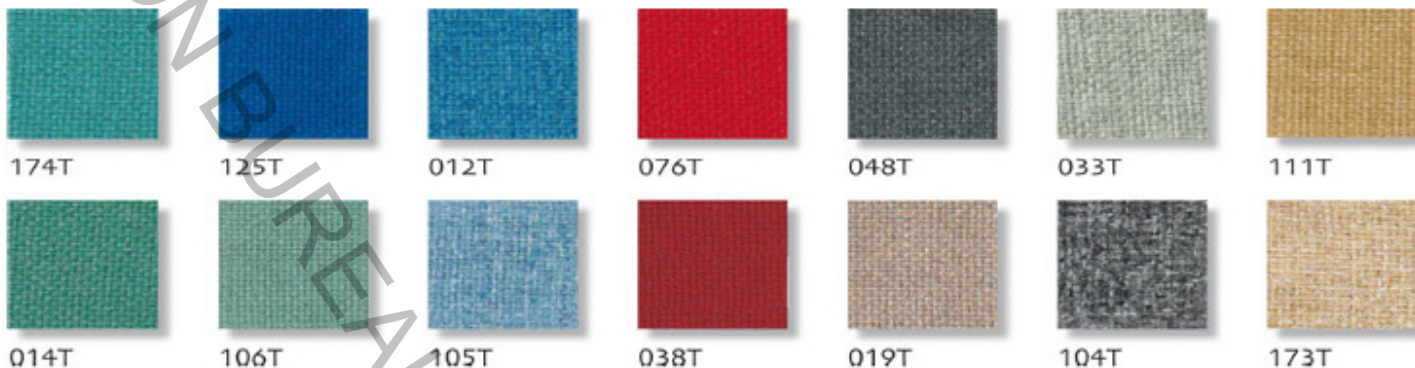

	350mm	550mm
Ref. MTB 350 x 800	100 €	118 €
Ref. MTB 350 x 1000	123 €	143 €
Ref. MTB 350 x 1200	130 €	164 €
Ref. MTB 350 x 1400	139 €	169 €
Ref. MTB 350 x 1600	141 €	171 €

Polycarbonate alvéolaire Incolore 6mm

	350mm	550mm
Ref. MPB 350 x 800	96 €	112 €
Ref. MPB 350 x 1000	110 €	130 €
Ref. MPB 350 x 1200	117 €	144 €
Ref. MPB 350 x 1400	136 €	163 €
Ref. MPB 350 x 1600	137 €	169 €

COLORIE TISSU

COLORIE MELAMINE classe au feu M2